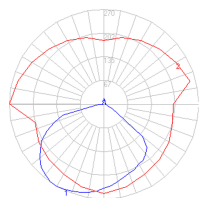

Dimensions

Packaging

2 Boxes

1 x 13-1/2" x 19" x 48-1/8" / 10.58 lbs - 34 cm x 48 cm x 122 cm / 4.8 kg

1 x 10-5/16" x 10-5/16" x 7-15/16" / 1.32 lbs - 26 cm x 26 cm x 20 cm / .6 kg

Light distribution

Direct

Red = Max Cd. Through Vertical plane

Blue = Max Cd. Through Horizontal plane

Luminaire weight

4.85 lbs / 2.2 kg

Warranty

5 year Limited warranty