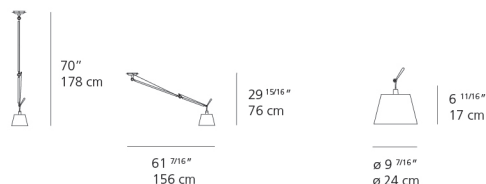

Tolomeo off-center shade suspension w/10" diffuser fiber

SPECIFICATIONS

TOL1040

Design By

Michele De Lucchi
Giancarlo Piretti

Collection

Design

Specifications

Lamp type	LED-T
Lamp	max 100W E26/A19
Lamp Included	No
Control type	Dimmable 2-Wire
Input Voltage	120V
Power consumption	N/A
Ballast	N/A

Colors & Finishes

- Silver Fiber (Diffuser)
- Polished Aluminum (Body)
- Matte Aluminum (Canopy)

Dimensions

Packaging

2 Boxes

1 x 13-1/2" x 19" x 48-1/8" / 10.58 lbs - 34 cm x 48 cm x 122 cm / 4.8 kg

1 x 10-5/16" x 10-5/16" x 7-15/16" / 1.32 lbs - 26 cm x 26 cm x 20 cm / .6 kg

Light distribution

Direct

Red = Max Cd. Through Vertical plane

Blue = Max Cd. Through Horizontal plane

Luminaire weight

4.85 lbs / 2.2 kg

Warranty

5 year Limited warranty