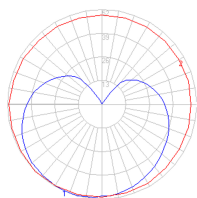

### Dimensions

### Packaging

1 Box

1 x 7-9/16" x 7-9/16" x 4-7/16" / .66 lbs - 19 cm x 19 cm x 11 cm / .3 kg

### Light distribution

Diffused

### Luminaire weight

.44 lbs / .2 kg

Red = Max Cd. Through Vertical plane

Blue = Max Cd. Through Horizontal plane