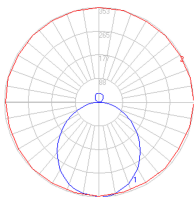

Features & Accessories

Dimensions

Packaging

1 Box

1 x 26" x 26" x -1/2" / 19.84 lbs - 66 cm x 66 cm x 62 cm / 9 kg

Light distribution

Direct/Indirect

Luminaire weight

8.6 lbs / 3.9 kg

Red = Max Cd. Through Vertical plane

Blue = Max Cd. Through Horizontal plane

Warranty

5 year Limited warranty