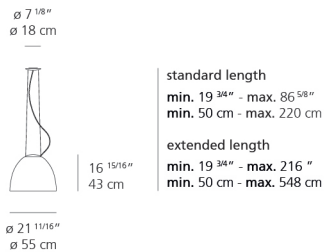

Nur gloss suspension 150W E26/A19 gloss black

SPECIFICATIONS

A242118

Design By

Ernesto Gismondi

Collection

Design

Specifications

Lamp type	LED-T
Lamp	max 150W E26/A19
Lamp Included	No
Control type	Dimmable 2-Wire*
Input Voltage	120V
Power consumption	N/A
Ballast	N/A

*With dimmable bulb

Colors & Finishes

Gloss Black

Materials

- Body of lamp in aluminum
- Bottom diffuser in thermoplastic material
- Upper cap in borosilicate sanded glass

Features & Accessories

Dimensions

Packaging

1 Box

1 x 26" x 26" x -1/2" / 19.84 lbs - 66 cm x 66 cm x 62 cm / 9 kg

Light distribution

Direct/Indirect

Luminaire weight

8.6 lbs / 3.9 kg

Red = Max Cd. Through Vertical plane

Blue = Max Cd. Through Horizontal plane

Warranty

5 year Limited warranty