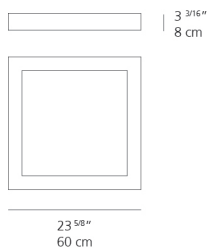

Features & Accessories

- Tu-Wire Dimmer White(W001-00352)

Dimensions

Packaging

1 Box

1 x 26-5/16" x 5-13/16" x 28-13/16" / 23.59 lbs - 66.6 cm x 14.6 cm x 73 cm / 10.7 kg

Light distribution

Direct/Indirect

Luminaire weight

20.28 lbs / 9.2 kg

Warranty

Red = Max Cd. Through Vertical plane

Blue = Max Cd. Through Horizontal plane