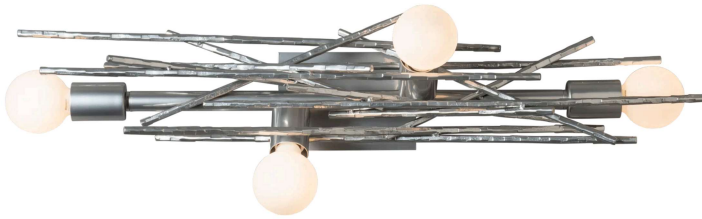

Brindille 4-Light Large Sconce/Semi-Flush

Base Item #: 212034

Selected Options

Lamping	Finish
Incandescent (SKT)	Sterling (85)

Configured item #: 212034-1008

Smart String: 212034-SKT-85

 Image shown may not correspond to selected options

Specifications

Dimensions

Width	34.7"
Height	10.7"
Depth	7.9"
Product Weight	10 lbs
Backplate	5" x 7"
Mounting Height - Horizontal	18.3"
Mounting Height - Vertical	5.3"
Mounting Direction	Horizontal, Reversible, Vertical
Fixture Material	Steel

Lamping Information

Lamping Spec

Socket Type	E26 Medium
Bulb	G25, 15W Max
Number of Bulbs	4 (included)
Location Rating UL	Indoor Damp
Safety Rating	UL CUL listed
Sloped Ceiling	No

Recommended Bulb 1

Included	Yes
----------	-----

Options

Lamping

Incandescent (SKT)

Finish

White (02)
 Bronze (05)
 Dark Smoke (07)
 Black (10)
 Oil Rubbed Bronze (14)
 Natural Iron (20)
 Vintage Platinum (82)
 Soft Gold (84)
 Sterling (85)
 Modern Brass (86)
 Ink (89)